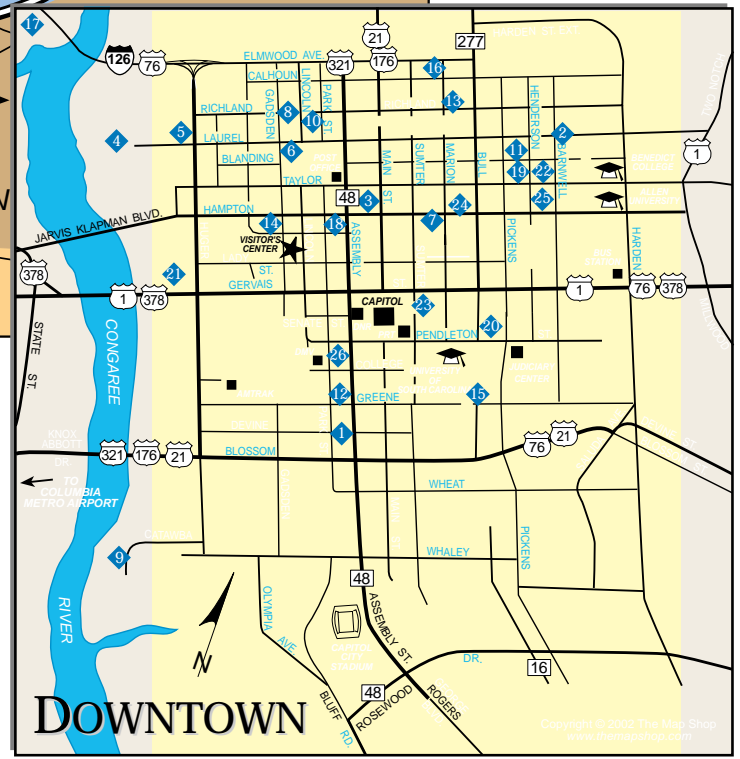

POINTS OF INTEREST

- | | | |
|--|--|--|
| 1. Carolina Coliseum | 13. Mann-Simons Cottage | 26. USC Visitor Center |
| 2. Columbia Fire Dept. Museum | 14. Memorial Park | 27. Cayce Historical Museum |
| 3. Columbia Museum of Art | 15. McKissick Museum | 28. Congaree Swamp National Monument |
| 4. Columbia Riverfront Park & Historic Canal | 16. Modjeska-Simkins House | 29. Fort Jackson Museum |
| 5. Columbia Marionette Theatre | 17. Riverbanks Zoo | 30. Guignard Park |
| 6. Finlay Park | 18. Richland Co. Public Library | 31. Lake Murray Country |
| 7. First Baptist Church | 19. Robert Mills House | 32. Lexington County Museum |
| 8. Governor's Green/SC Governor's Mansion | 20. SC State Library | 33. SC Law Enforcement Officers Hall of Fame |
| 9. Granby Park | 21. SC State Museum/Confederate Relic Room | 34. SC Dept. of Archives and History |
| 10. Greater Columbia Chamber of Commerce | 22. Township Auditorium | 35. Sesquicentennial State Park |
| 11. Hampton-Preston Mansion | 23. Trinity Episcopal Cathedral | 36. US Army Finance Corps Museum |
| 12. Koger Center for the Arts | 24. Tunnelvision | 37. US Army Adjutant General Corps Museum |
| | 25. Woodrow Wilson Boyhood Home | |

Copyright © 2002 The Map Shop
www.themapshop.com

Copyright © 2002 The Map Shop
www.themapshop.com